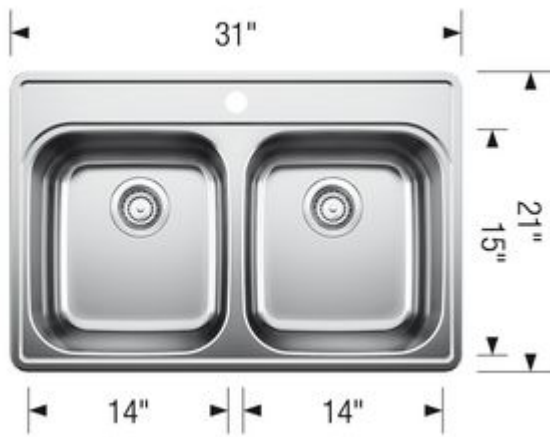

Top View

Scope of supply

---

3 1/2" (90 mm) stainless steel strainers, clips, template

Design tips

Width of base unit : 840 mm

Bowl depth: 8" (205 mm) / 8" (205 mm)