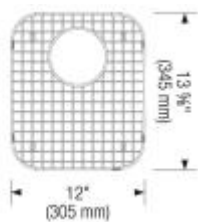

Optional Accessories

Available as of September 2015
406389